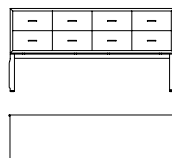

60007

Cassettiera a 8 cassetti in noce canaletto
frontale cassetti con decorazione dorata in foglia
*Cabinet with 8 drawers in walnut canaletto
drawers front with gold LEAF decoration*
cm 158 x 42,5 x h 79,5
in 62 1/4 x 16 3/4 x h 31 1/4

11

2W

2Z